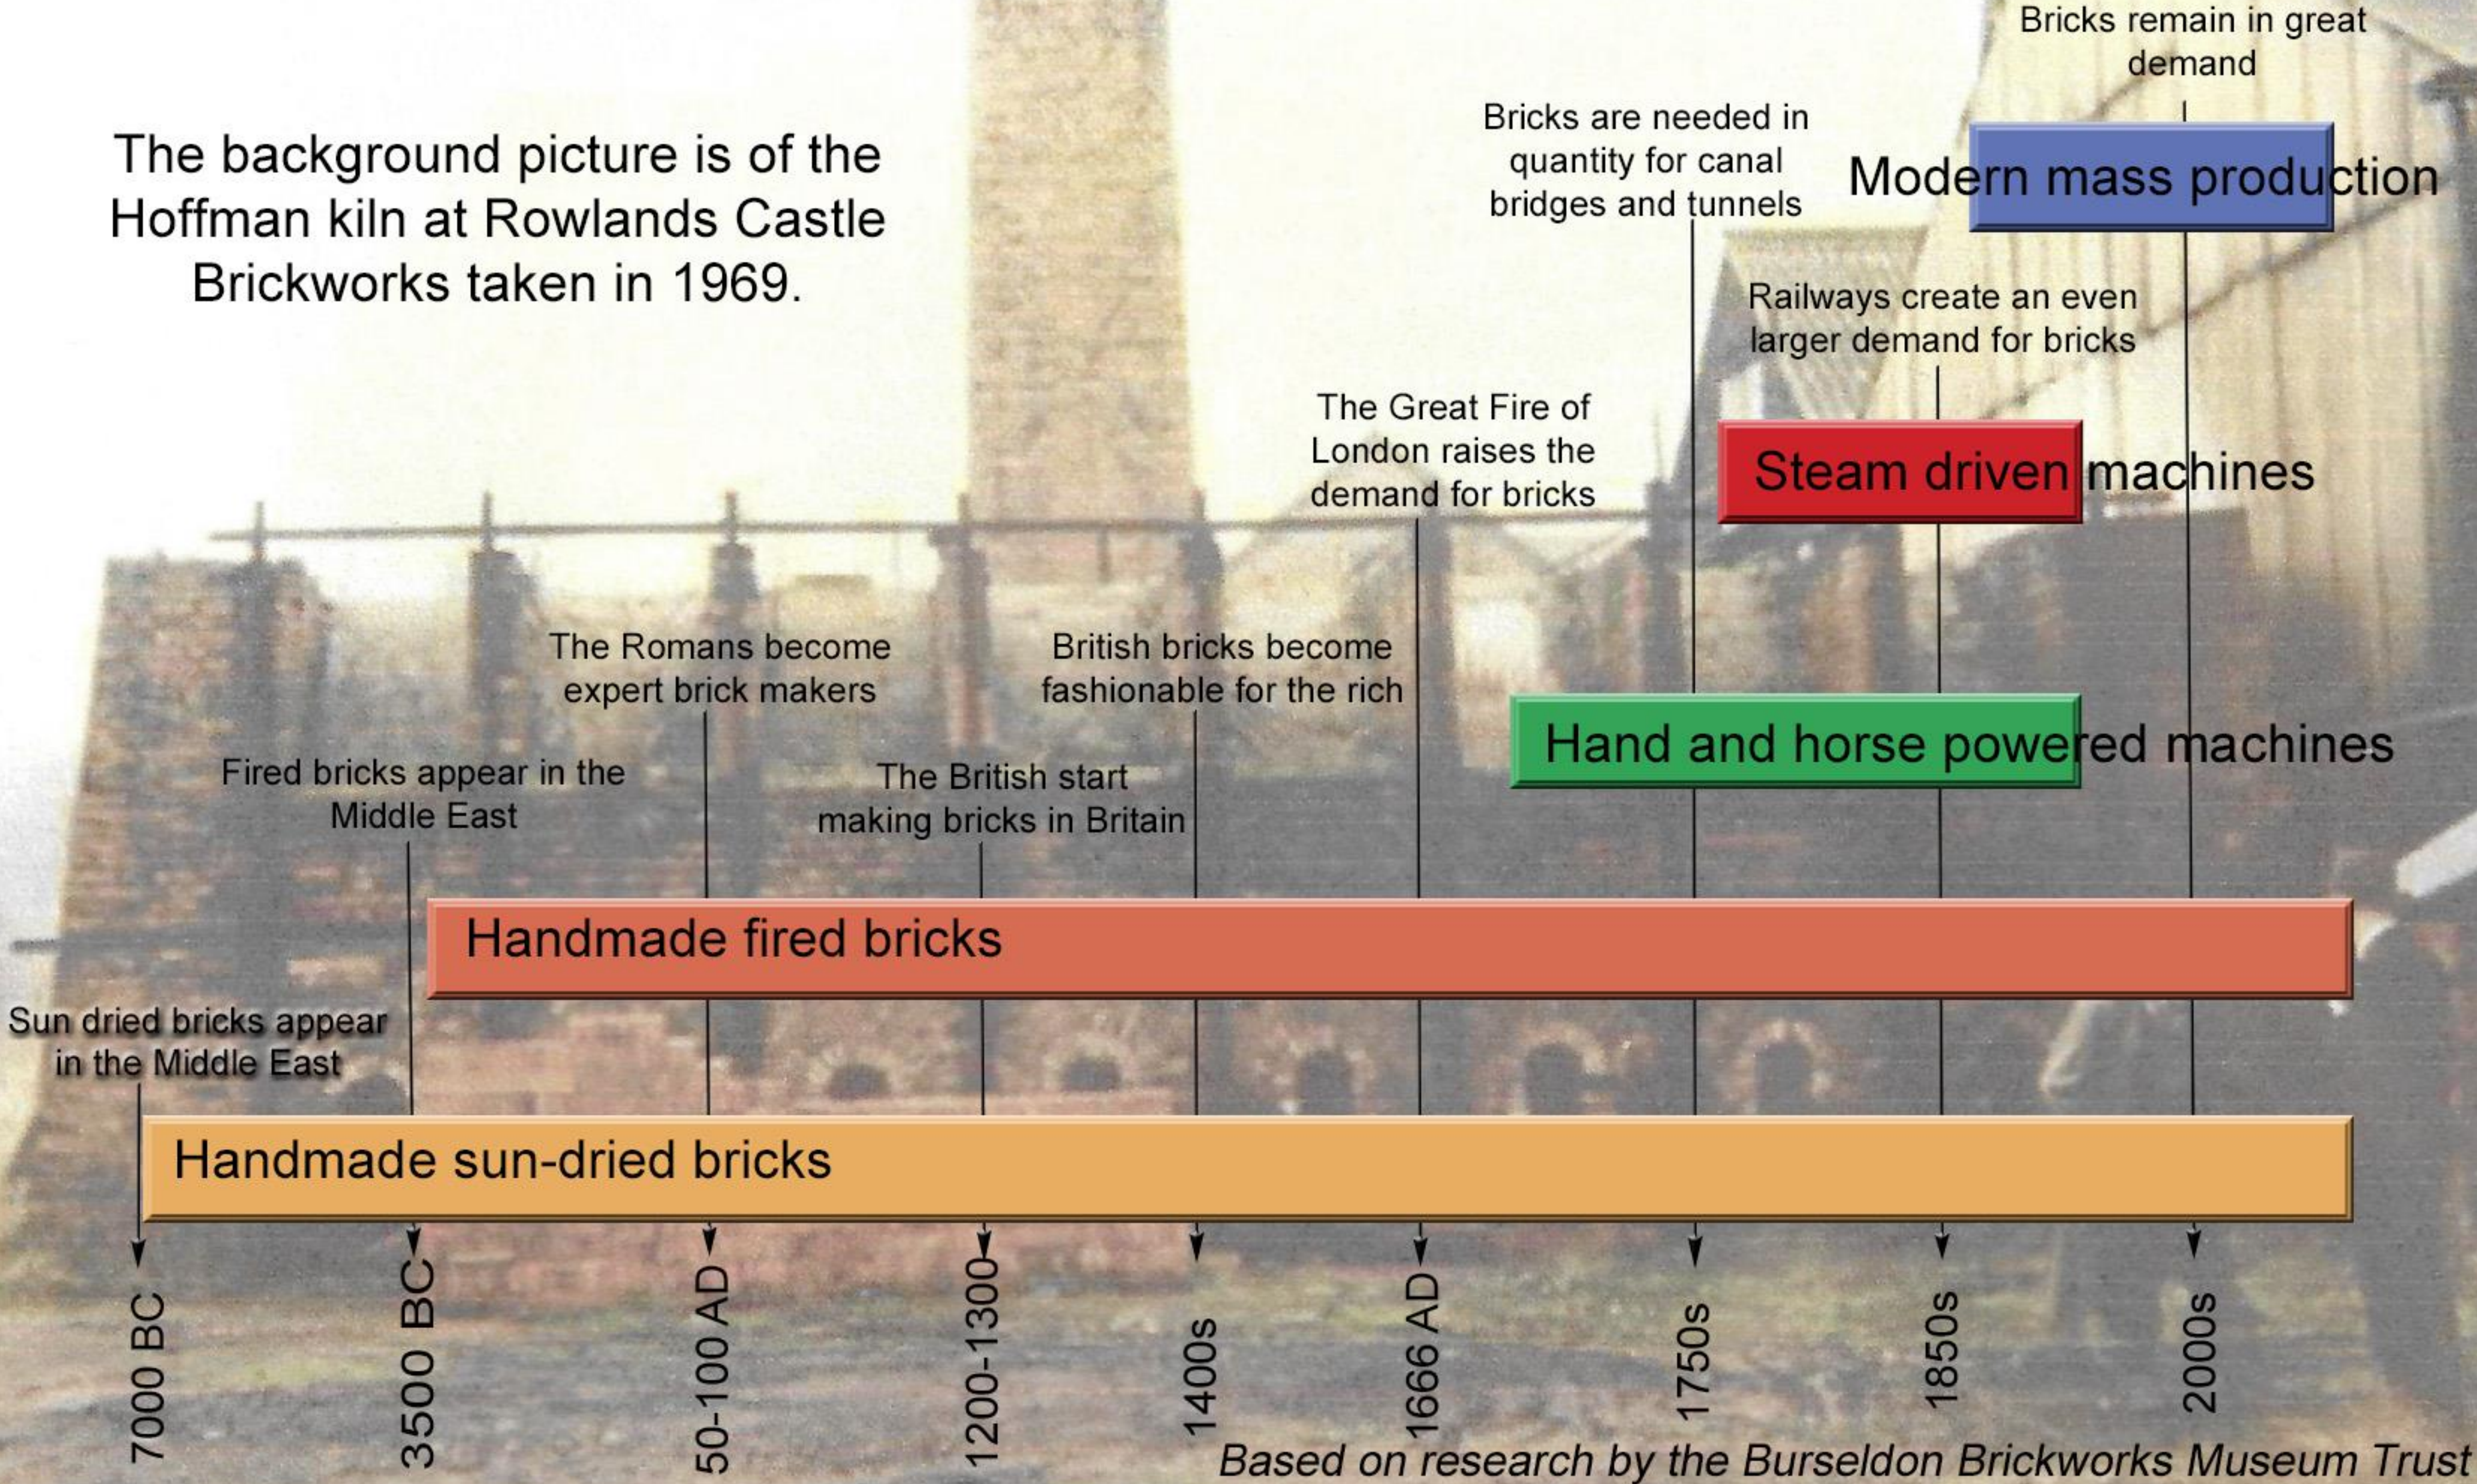

# BRICKMAKING THROUGH THE AGES

The background picture is of the Hoffman kiln at Rowlands Castle Brickworks taken in 1969.

Based on research by the Burseldon Brickworks Museum Trust